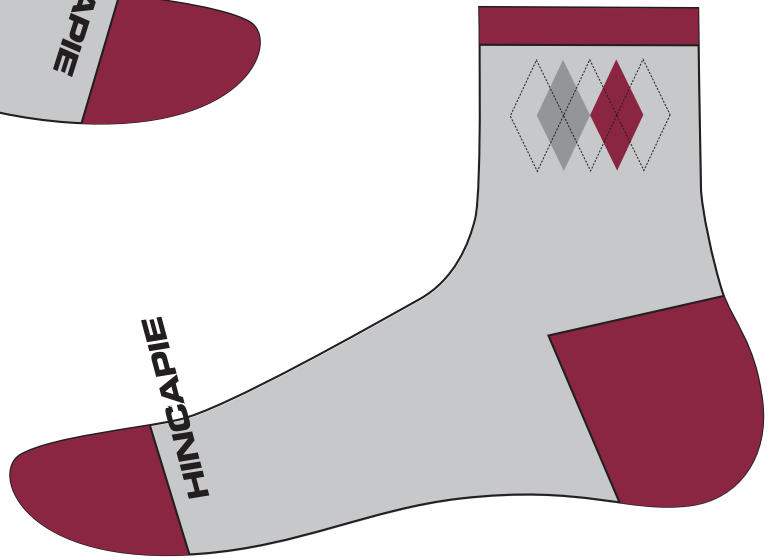

# Custom Socks

**LONG CUT**

- All logos present
- Logos placed correctly
- All spelling correct
- All colors correct (printed and lycra)

Team: \_\_\_\_\_

Lycra Color: N/A

www.hincapiesports.com

PMS \_\_\_\_  PMS \_\_\_\_  PMS \_\_\_\_  PMS \_\_\_\_  PMS \_\_\_\_  PMS \_\_\_\_