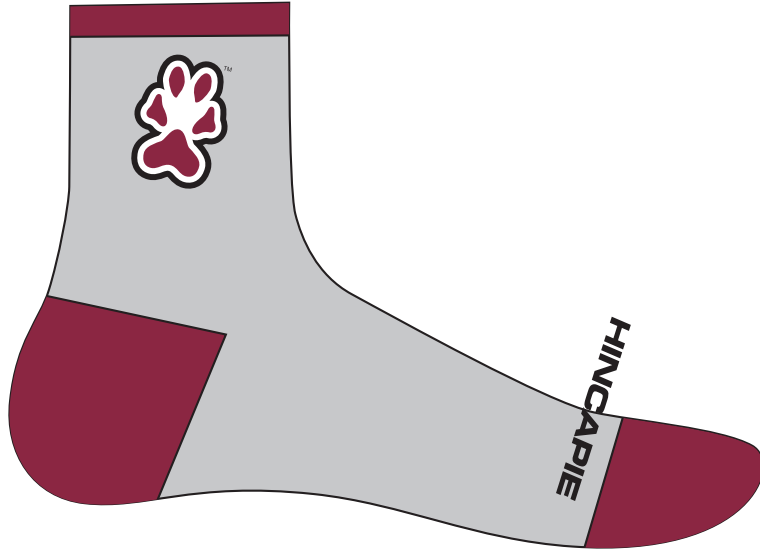

# Custom Socks

**LONG CUT**

- All logos present
- Logos placed correctly
- All spelling correct
- All colors correct (printed and lycra)

Team: \_\_\_\_\_

Lycra Color: N/A

www.hincapiesports.com

PMS \_\_\_\_  PMS \_\_\_\_  PMS \_\_\_\_  PMS \_\_\_\_  PMS \_\_\_\_  PMS \_\_\_\_